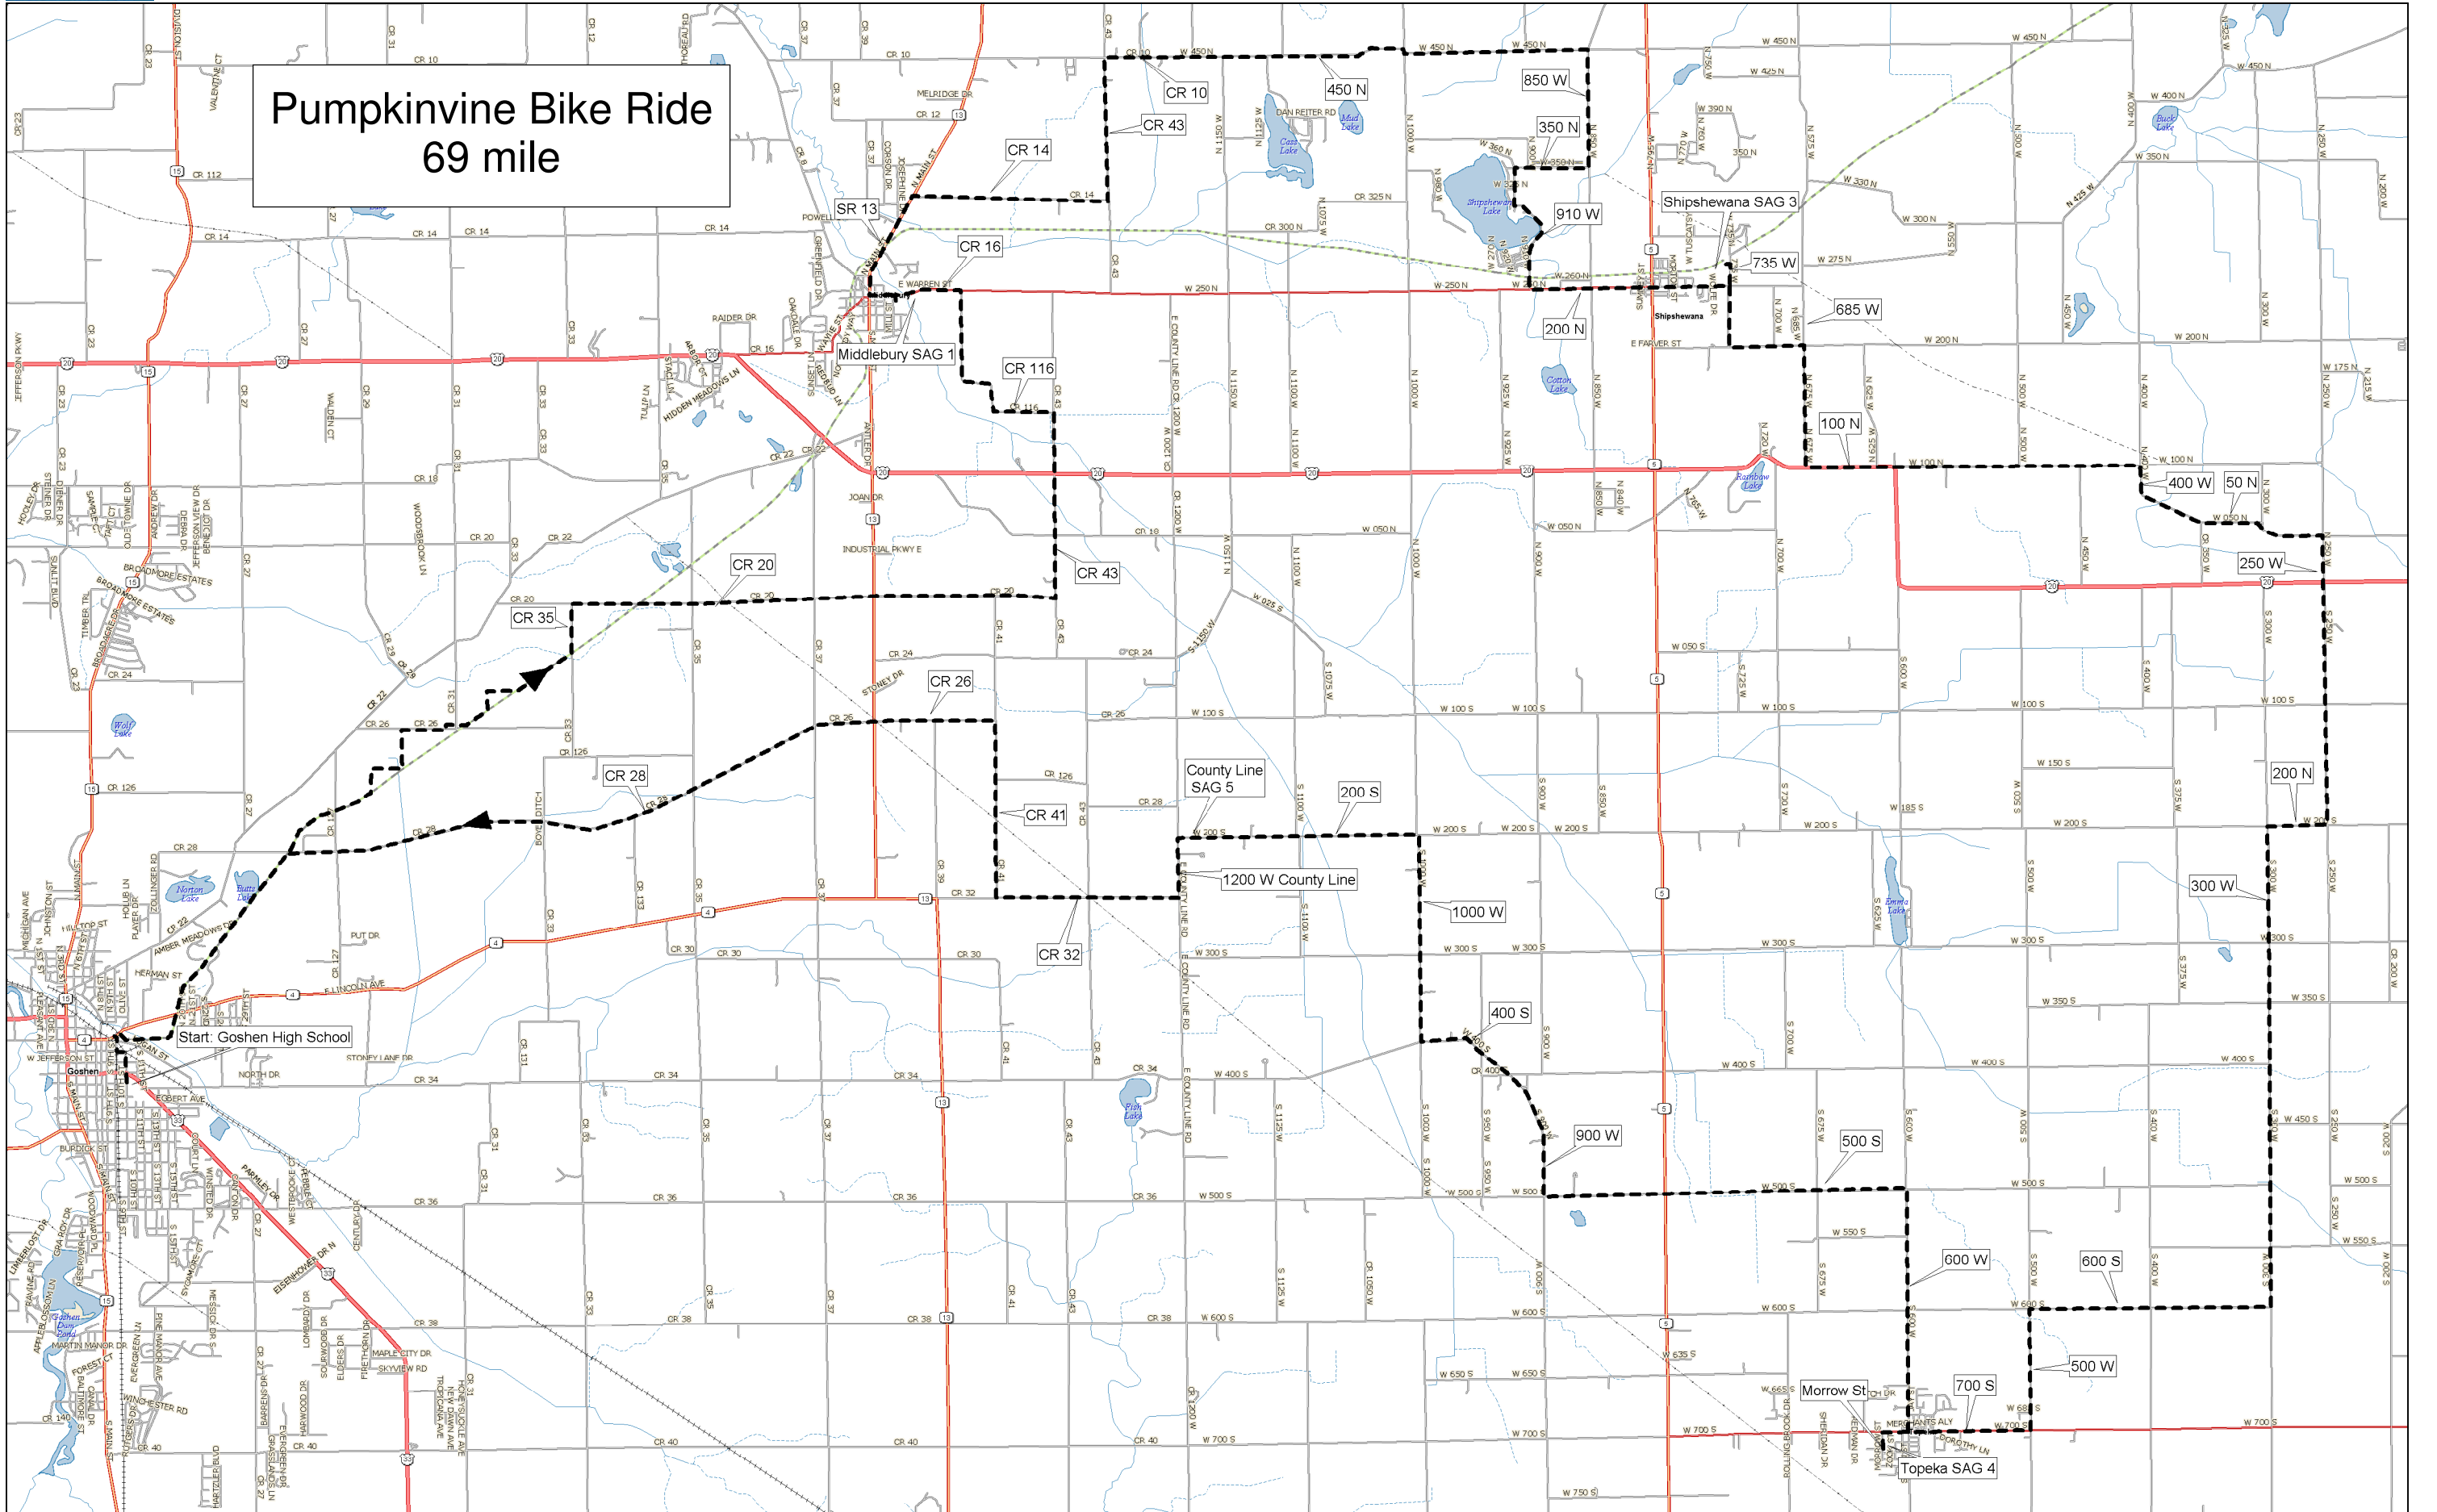

Pumpkinvine Bike Ride 69 mile

Data use subject to license.
 © 2006 DeLorme. Topo USA® 6.0.
 www.delorme.com