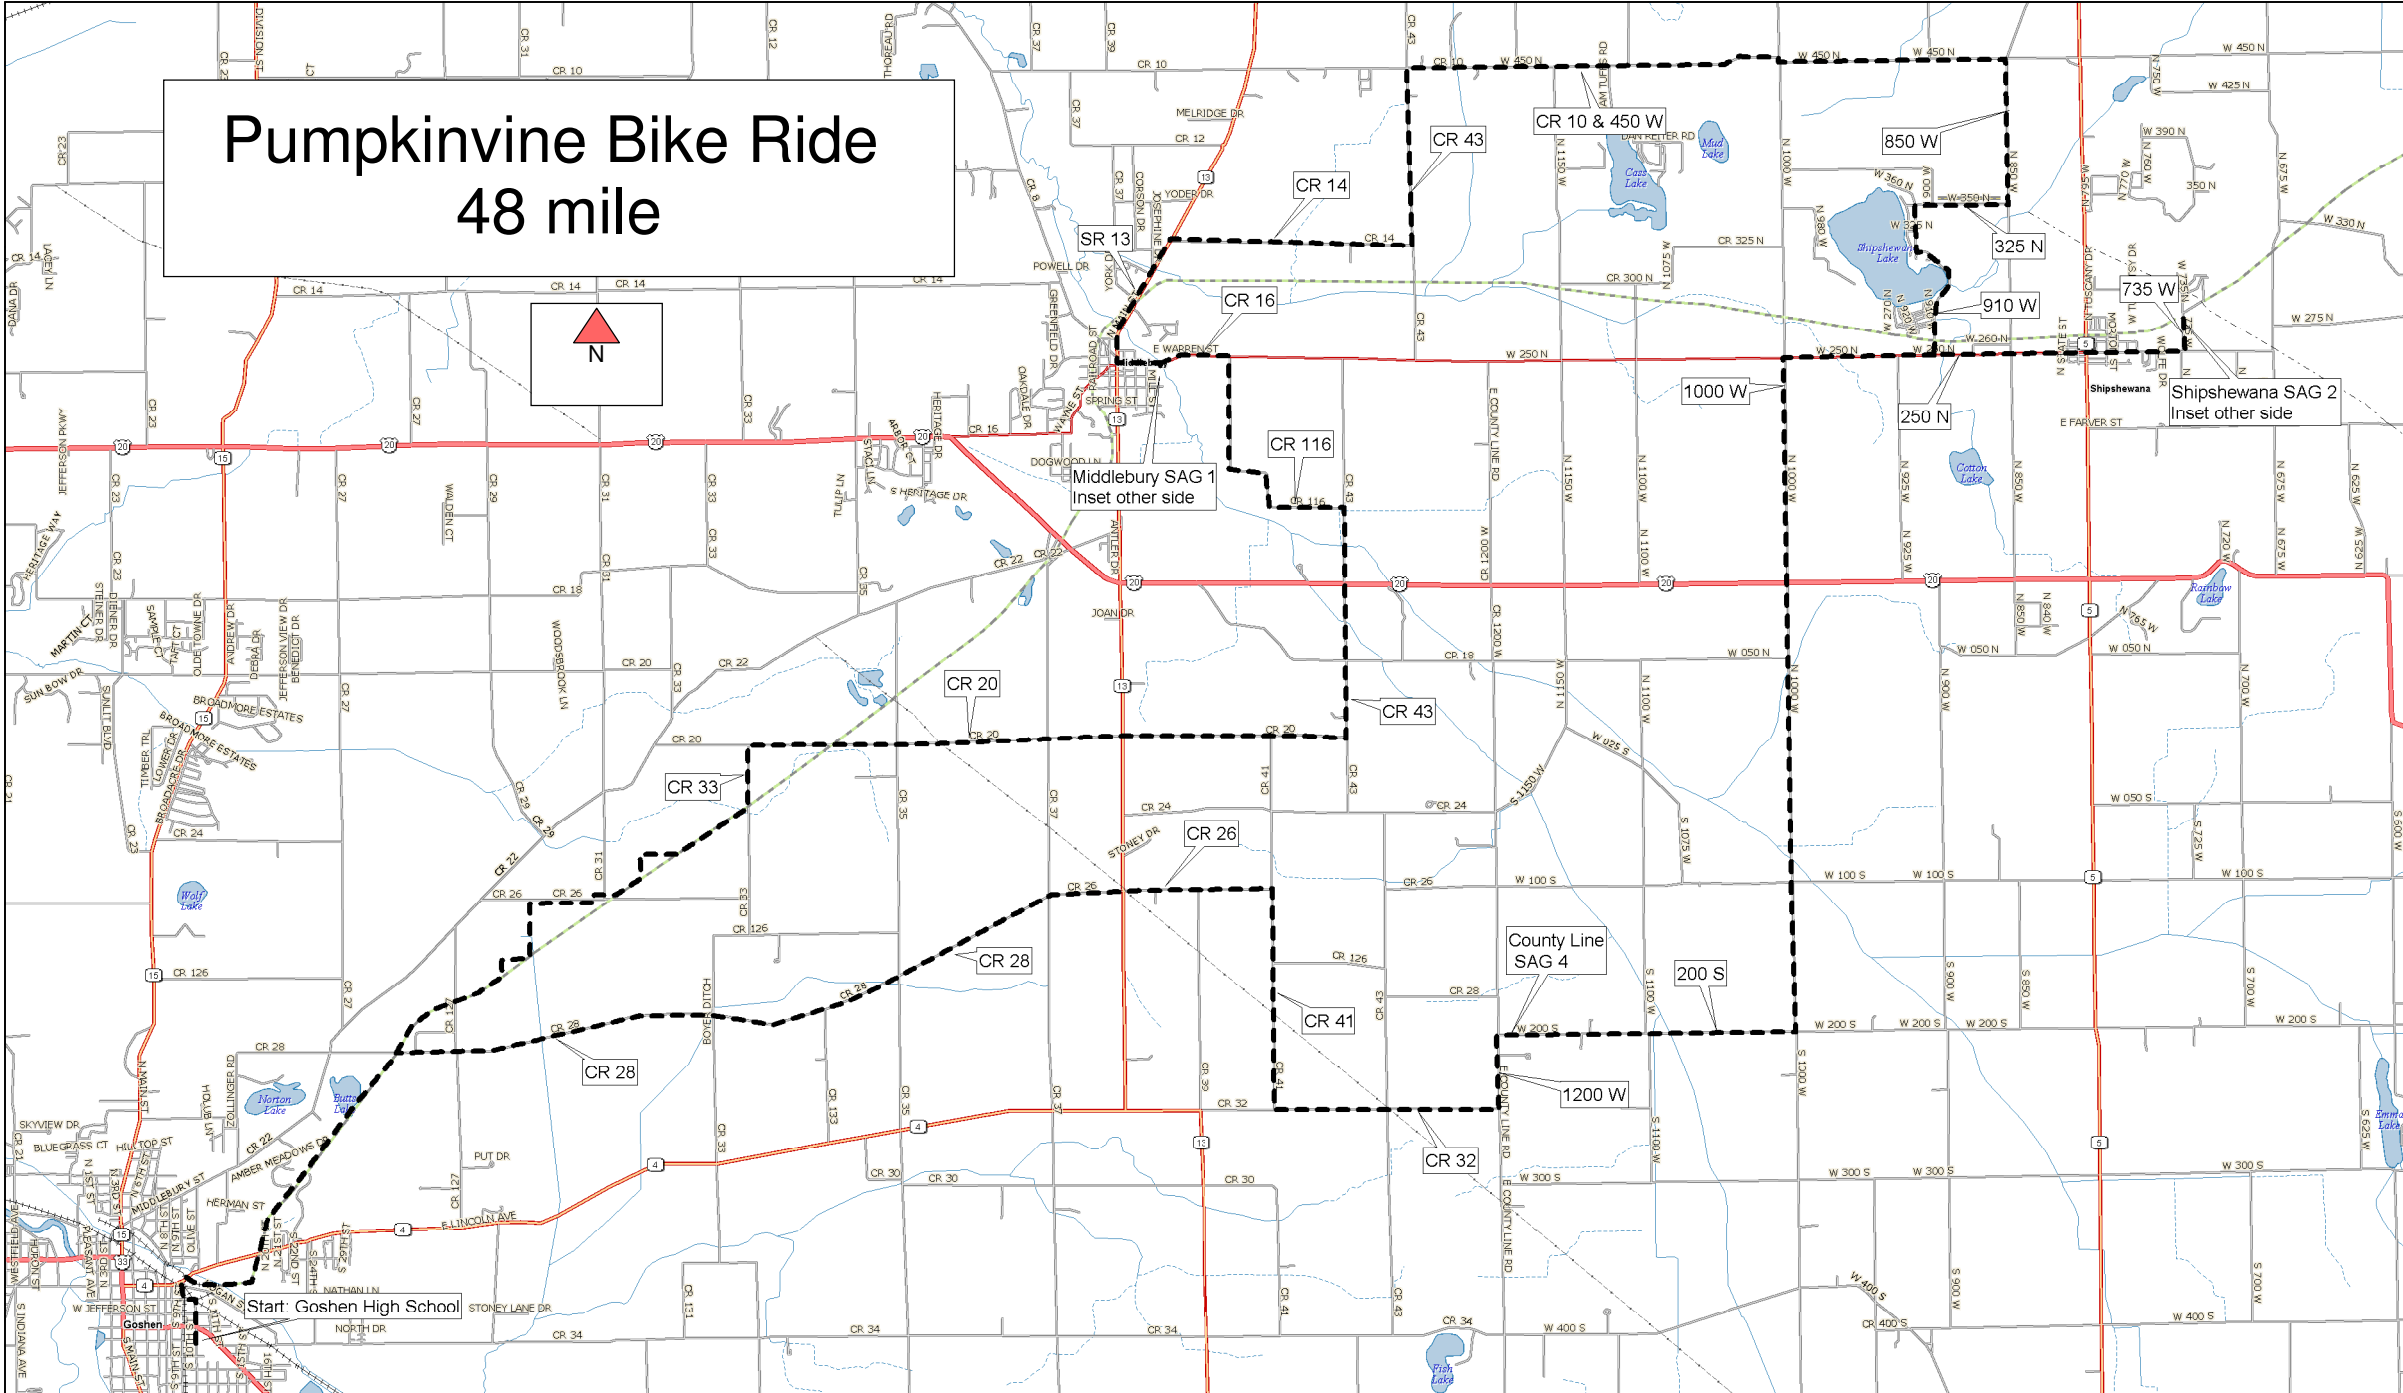

# Pumpkinvine Bike Ride 48 mile

Start: Goshen High School

Middlebury SAG 1  
Inset other side

Shipshewana SAG 2  
Inset other side

County Line  
SAG 4

Data use subject to license.

© 2006 DeLorme. Topo USA® 6.0.

www.delorme.com

Scale 1 : 81,250

1" = 1.28 mi

Data Zoom 12-0