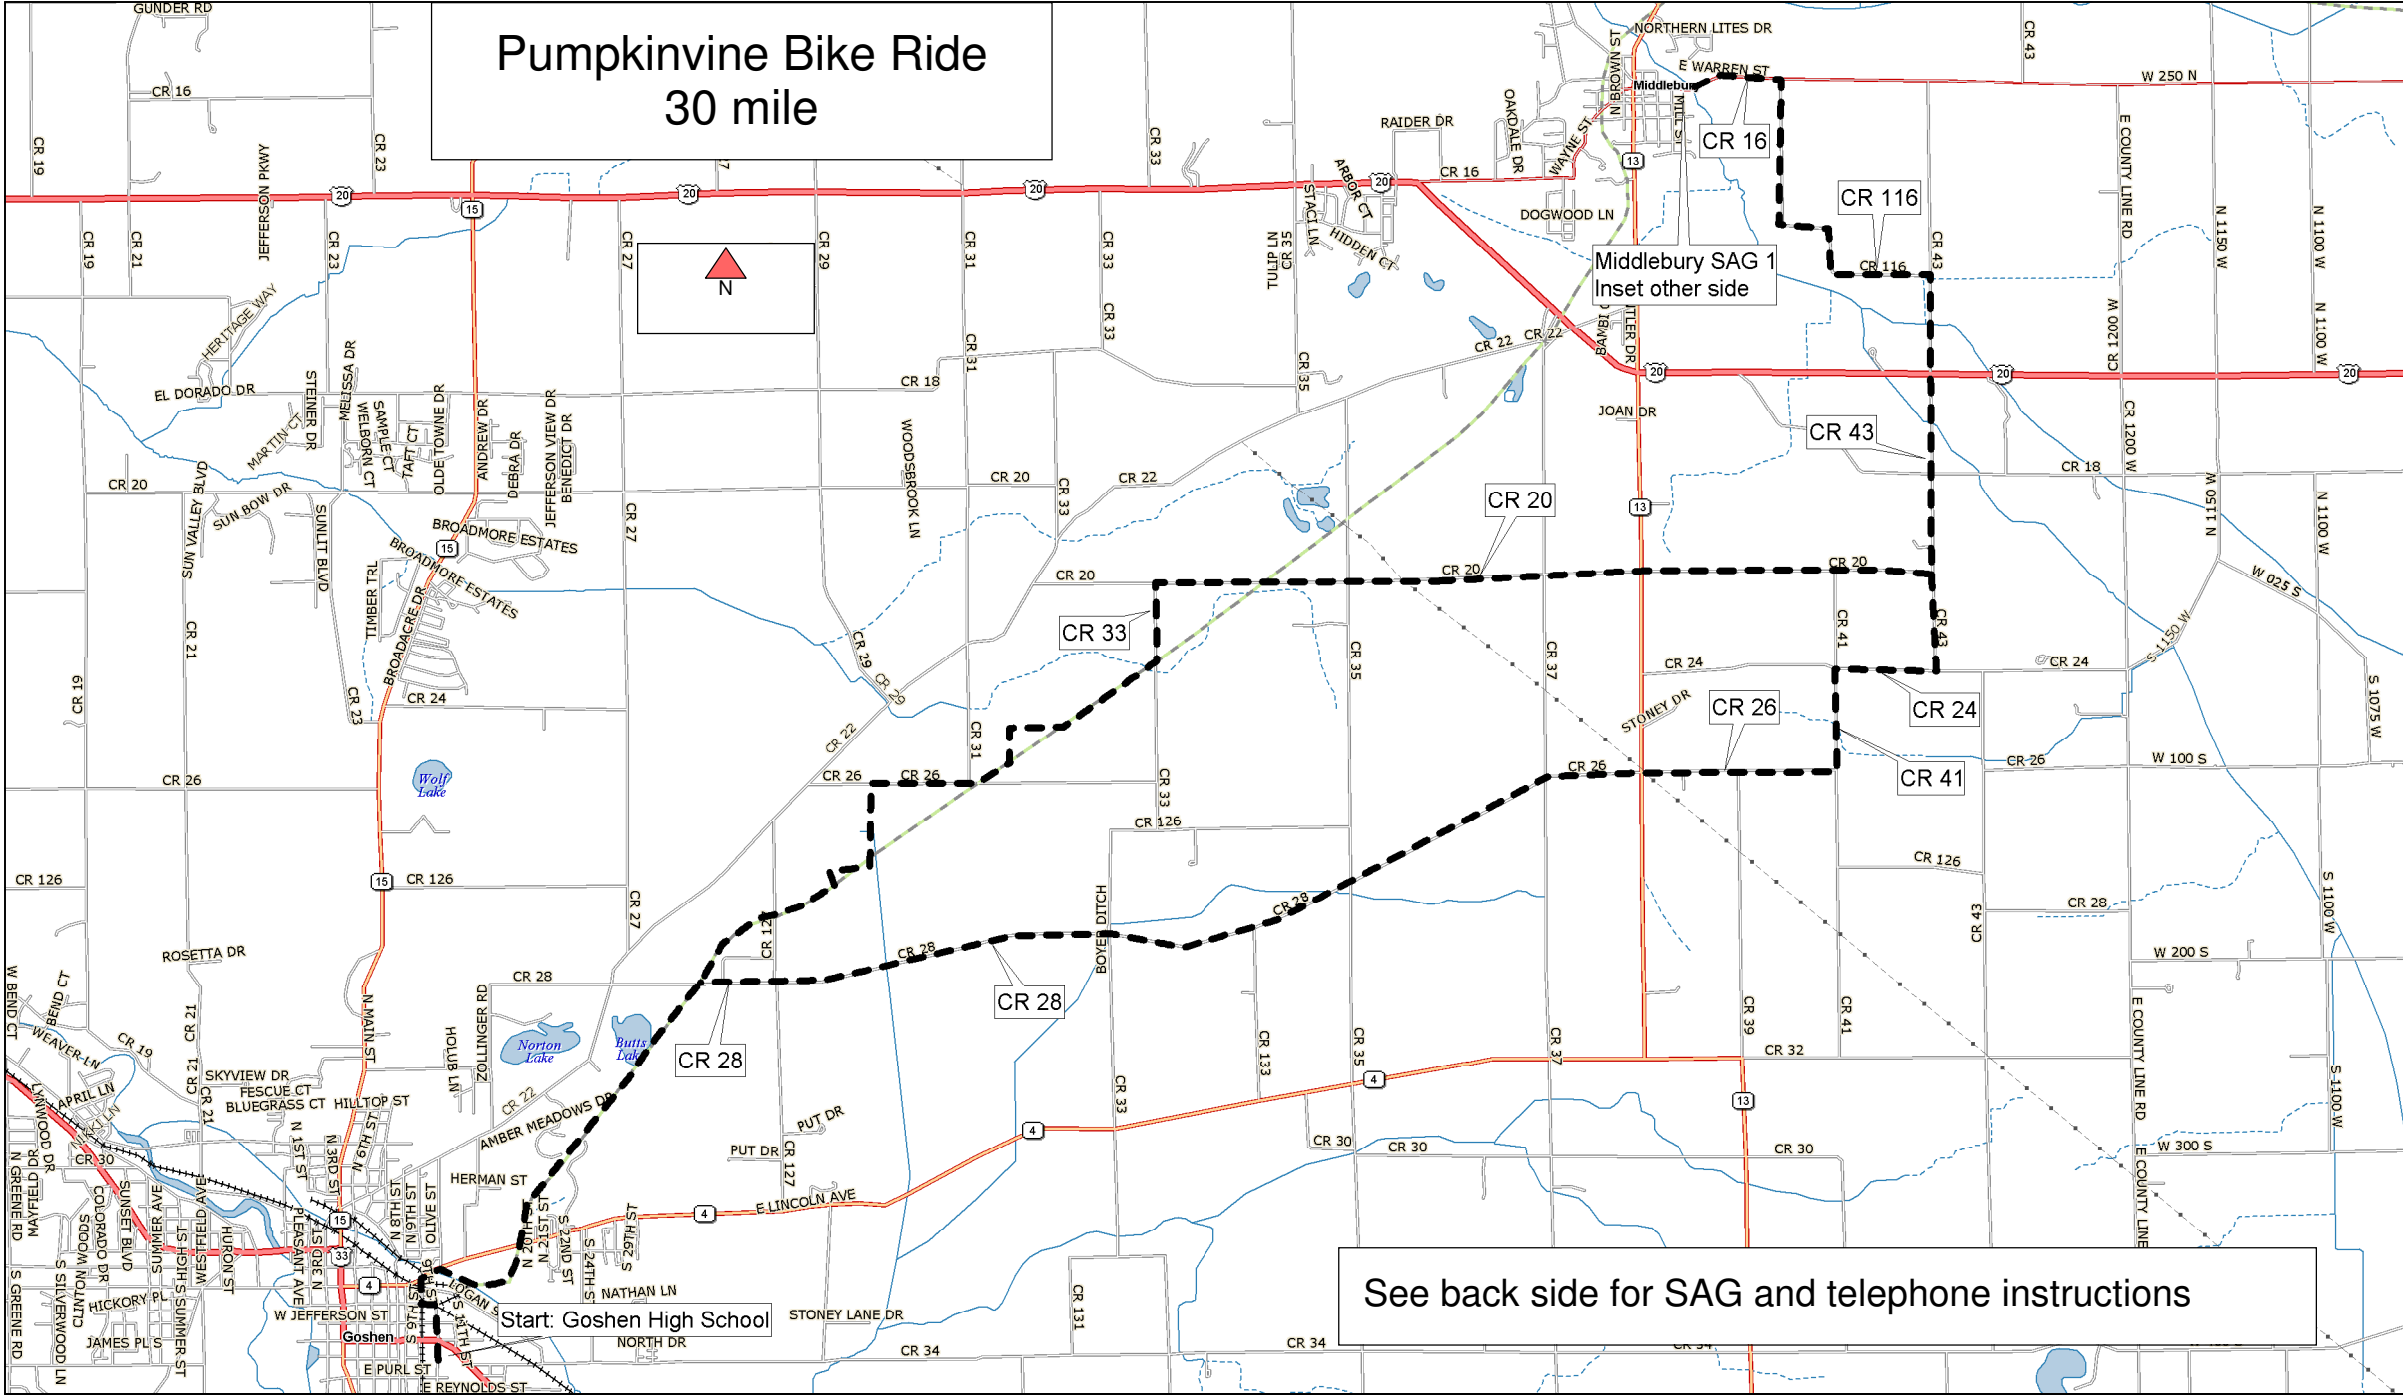

Pumpkinvine Bike Ride 30 mile

Middlebury SAG 1
Inset other side

See back side for SAG and telephone instructions

Start: Goshen High School

Data use subject to license.

© 2006 DeLorme. Topo USA® 6.0.

www.delorme.com

Scale 1 : 62,500

1" = 5,208.3 ft Data Zoom 12-0