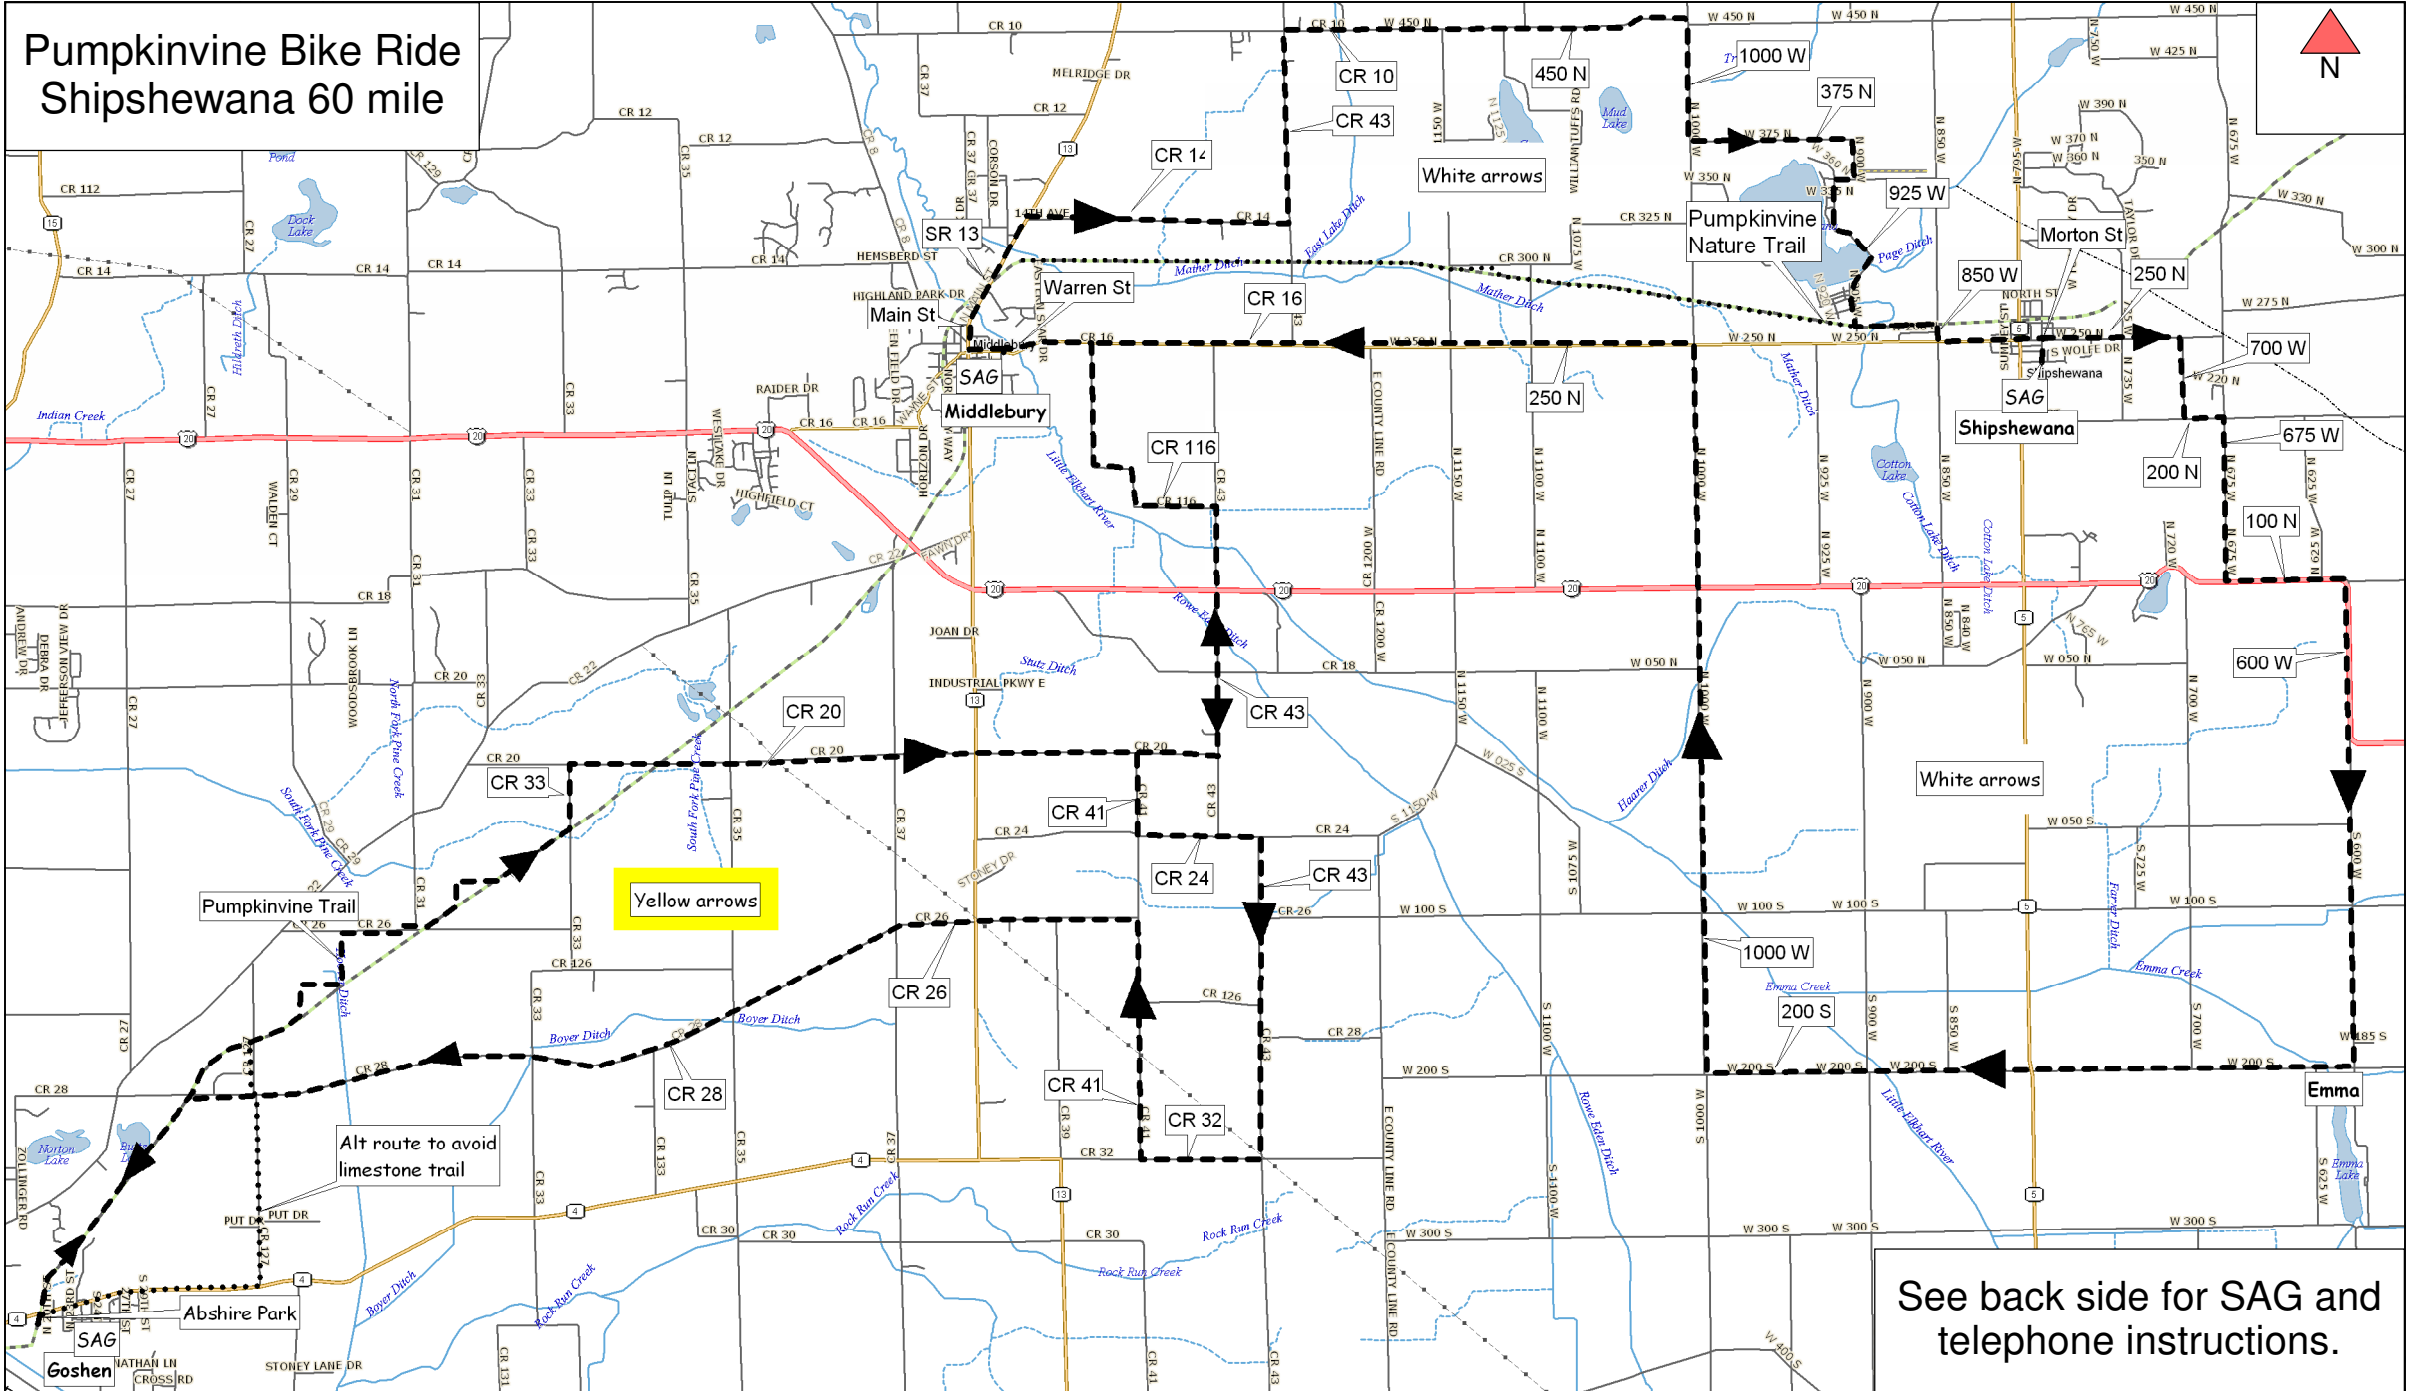

Pumpkinvine Bike Ride Shipshewana 60 mile

See back side for SAG and telephone instructions.

Data use subject to license.

© DeLorme. Topo North America™ 9.

www.delorme.com